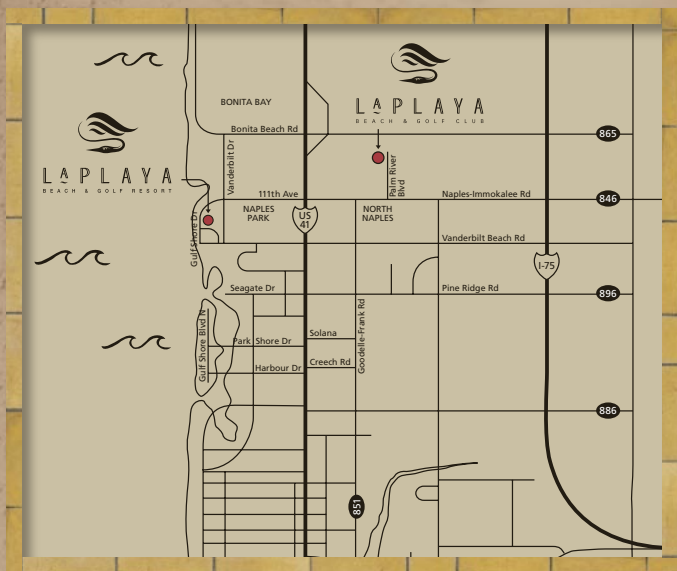

A vacation for your golf game.

LAPLAYA
BEACH & GOLF RESORT

Part of the Noble House collection

Set amid mangroves and colorful bougainvillea, the course is a landscaping marvel, with rolling fairways, meticulously manicured greens, and sparkling water features. Our ten minute tee-off time allows for leisurely speed of play, so you can focus on your game and enjoy the surrounding beauty.

A private golf club, at your disposal. Available exclusively for resort guests and club members, LaPlaya Golf Resort offers one of the finest golf courses in all of Southern Florida. Our new 14-acre course, designed by renowned architect Bob Cupp, features an 18-hole, par 72 championship layout that appeals to all skill levels—from the long-term low-handicapper to the beginner.

Experience one of the most beautiful
and exclusive Beach golf courses in the area.
Call 239.254.5001 to arrange your tee time.

La Playa Beach and Golf Club
333 Palm River Blvd.
Naples, FL 34110
239.254.5001

La Playa Beach and Golf Resort
9891 Gulfshore Drive
Naples, FL 34108
239.597.3123